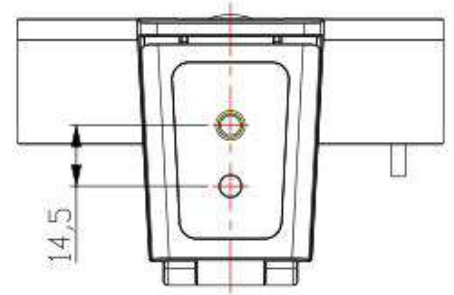

Phone:+86-17771843647

Tel:+86-755-33288582

E-mail:claire@mingricctv.com

Web:www.minrraycam.com

Address: 5&6 Floor,Building 13-A,ZhongHaiXin Technology Park,Ganli Road,Lilang Avenue,Buji,Shenzhen
518112,China