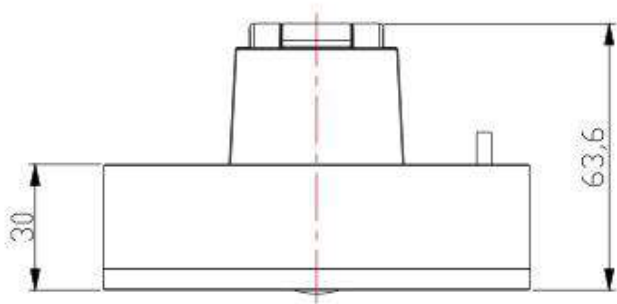

Phone:+86-17771843647

Tel:+86-755-33288582

E-mail:claire@mingricctv.com

Web:www.minrraycam.com

Address: 5&6 Floor,Building 13-A,ZhongHaiXin Technology Park,Ganli Road,Lilang Avenue,Buji,Shenzhen
518112,China