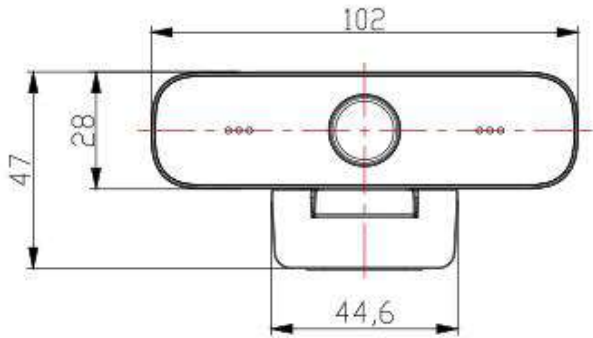

Phone:+86-17771843647

Tel:+86-755-33288582

E-mail:claire@mingricctv.com

Web:www.minrraycam.com

Address: 5&6 Floor,Building 13-A,ZhongHaiXin Technology Park,Ganli Road,Lilang Avenue,Buji,Shenzhen
518112,China